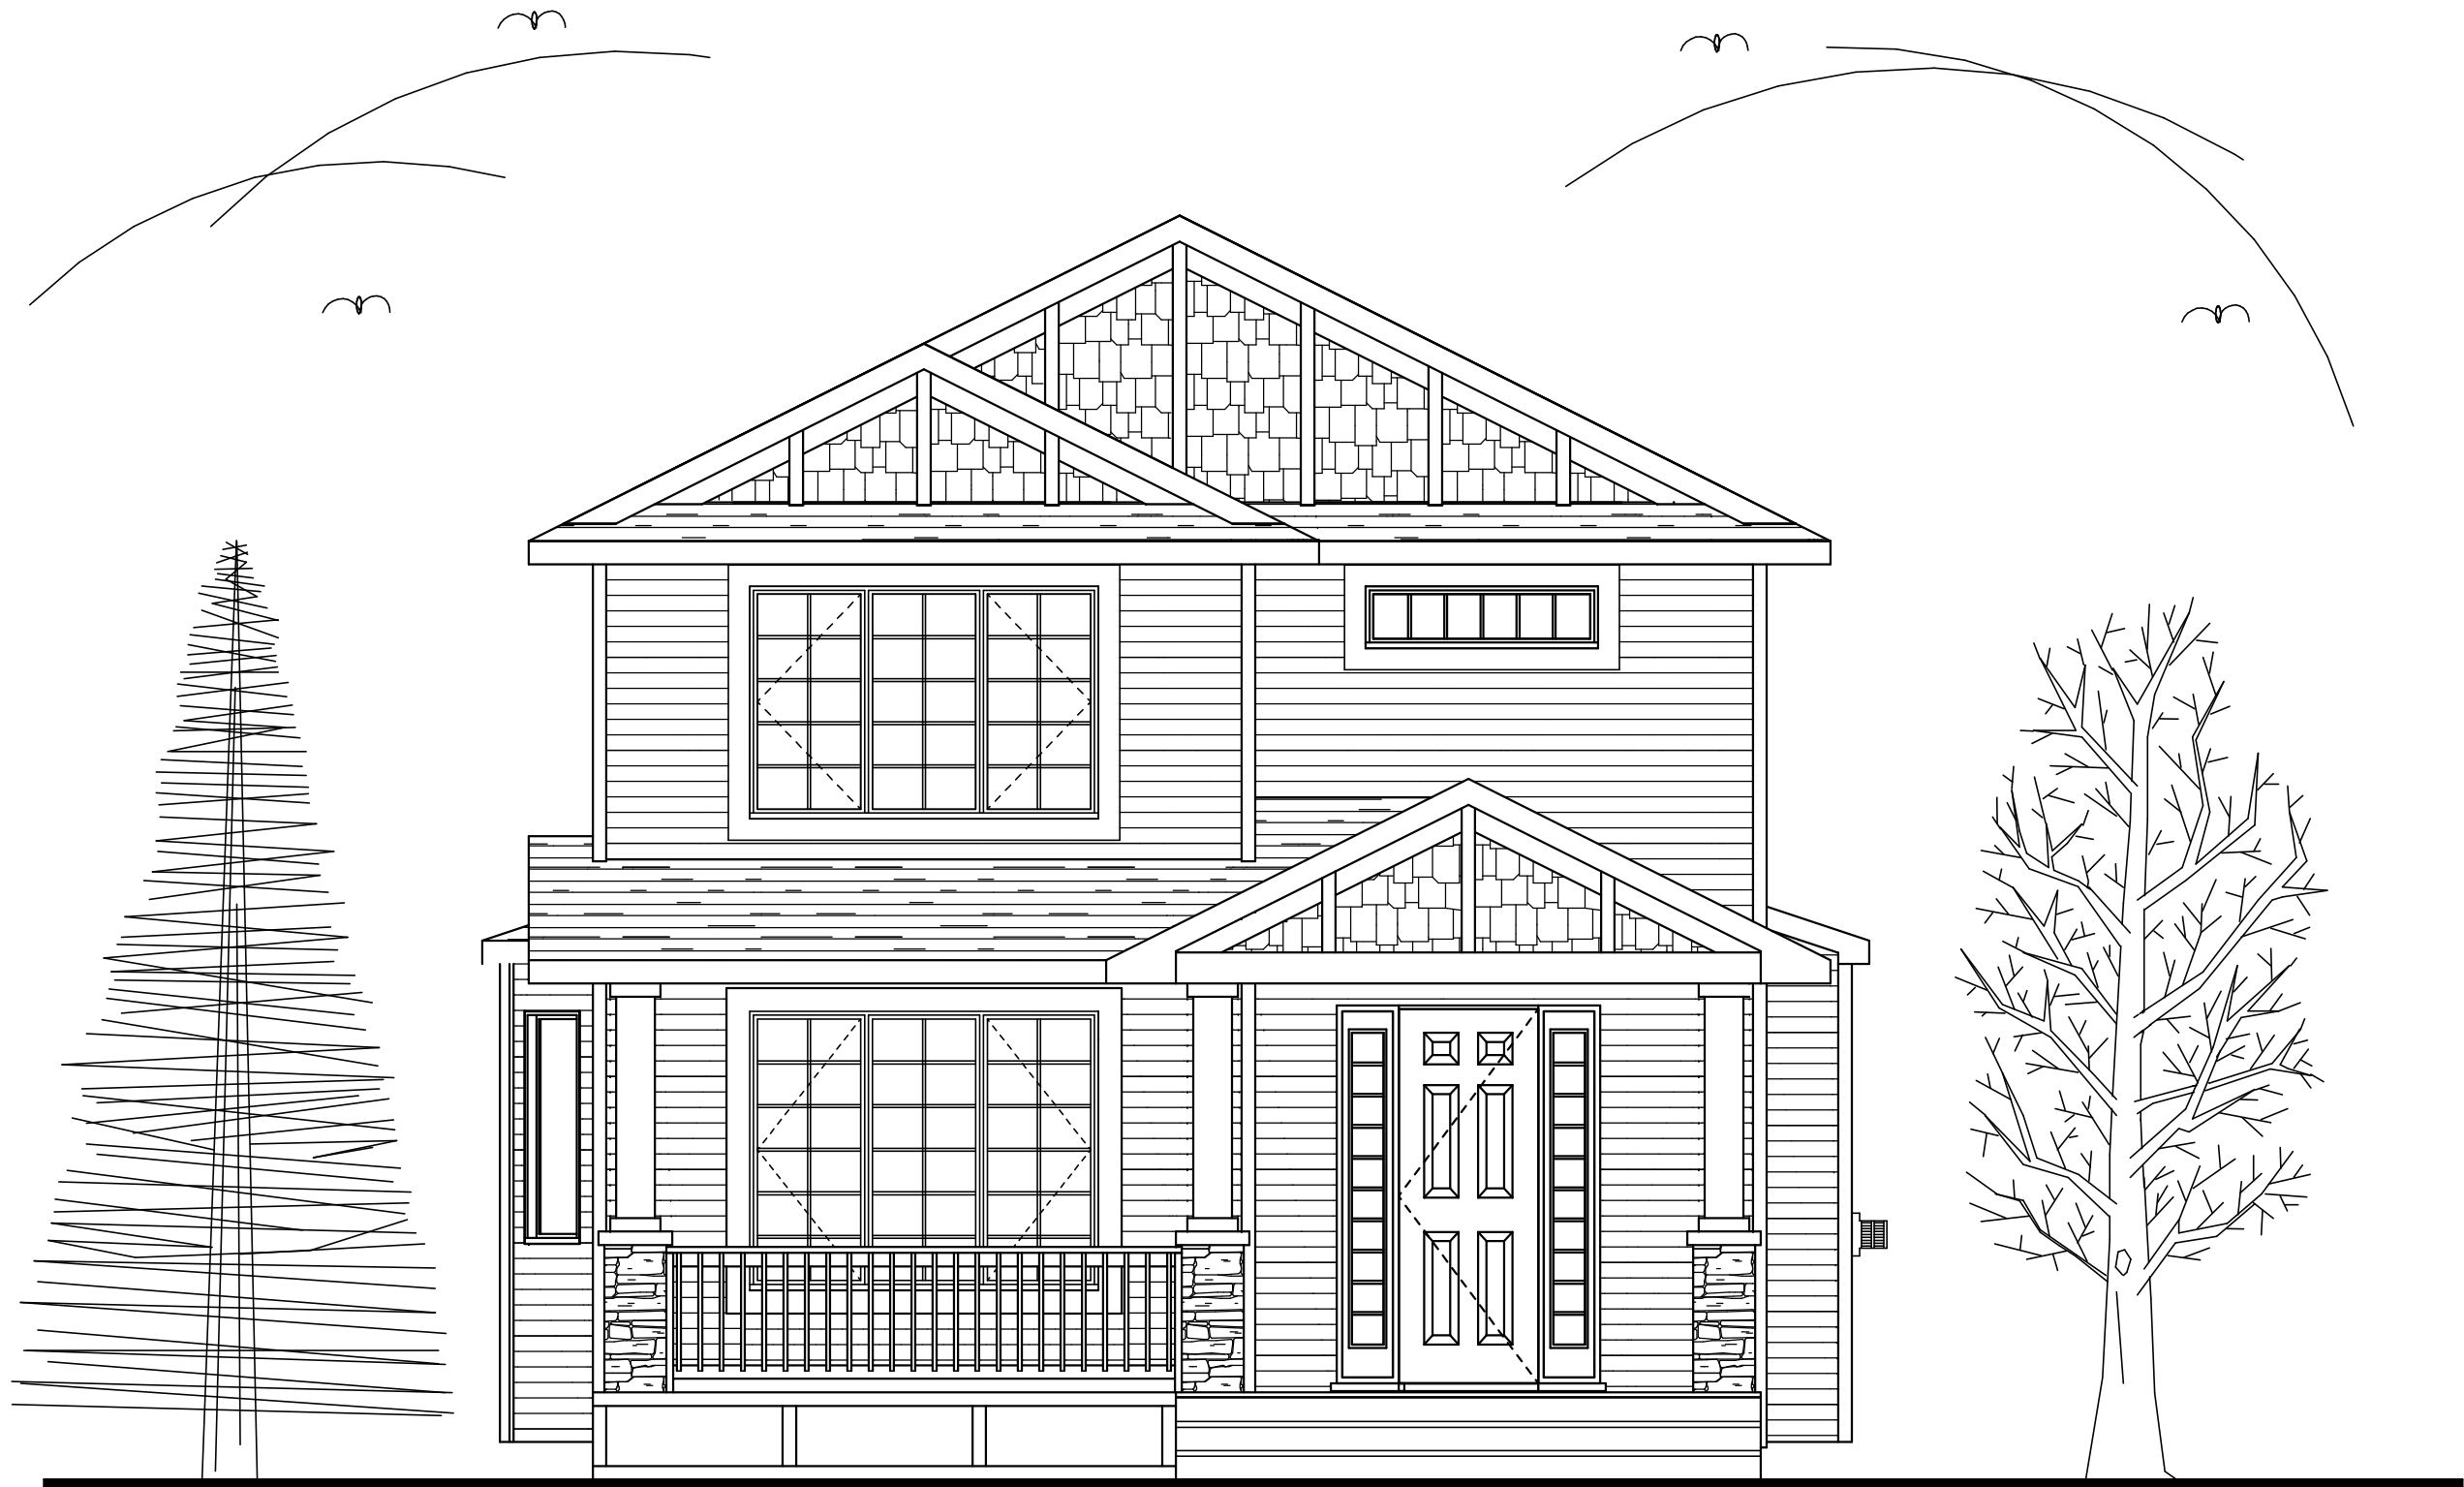

# THE RIDGEWOOD

TWO STOREY - 2 018 SQ.FT.

**DesignEx**  
CONSULTING LTD.  
RESIDENTIAL DESIGN AND DRAFTING

ALL RIGHTS RESERVED ©

**DesignEx**  
Consulting Ltd.  
COPYRIGHT  
ALL RIGHTS RESERVED ©

**THE RIDGEWOOD**  
**TWO STOREY - 2 018 SQ.FT.**

**DesignEx**  
 Consulting Ltd.  
 COPYRIGHT  
 ALL RIGHTS RESERVED ©

**THE RIDGEWOOD**  
**MAIN FLOOR PLAN**  
**1 083 SQ.FT.**

WIDTH: 25'-0"  
 LENGTH: 49'-0"