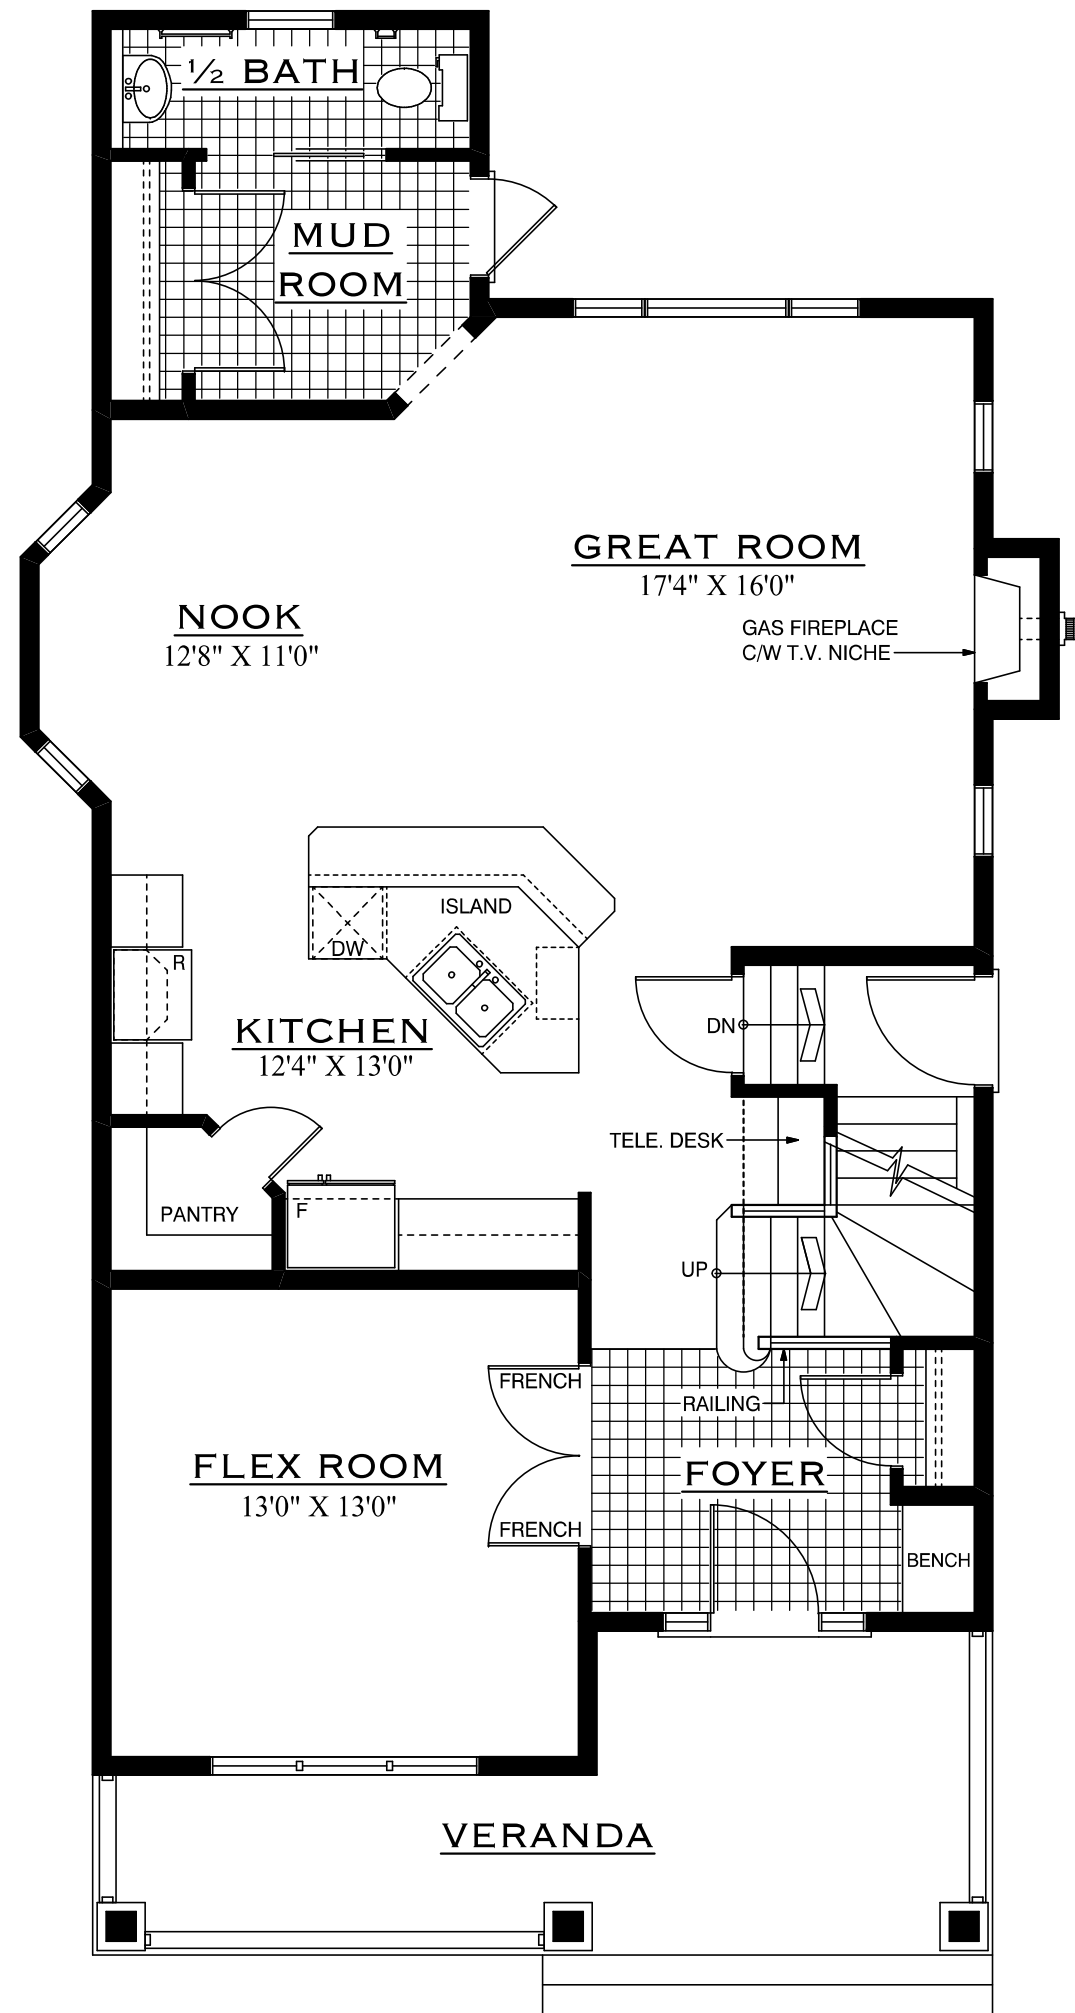

# THE RIDGEWOOD

TWO STOREY - 2 018 SQ.FT.

**DesignEx**  
CONSULTING LTD.  
RESIDENTIAL DESIGN AND DRAFTING

ALL RIGHTS RESERVED ©

**DesignEx**  
Consulting Ltd.  
COPYRIGHT  
ALL RIGHTS RESERVED ©

**THE RIDGEWOOD**  
**TWO STOREY - 2 018 SQ.FT.**

**DesignEx**  
 Consulting Ltd.  
 COPYRIGHT  
 ALL RIGHTS RESERVED ©

**THE RIDGEWOOD**  
**MAIN FLOOR PLAN**  
**1 083 SQ.FT.**

WIDTH: 25'-0"  
 LENGTH: 49'-0"